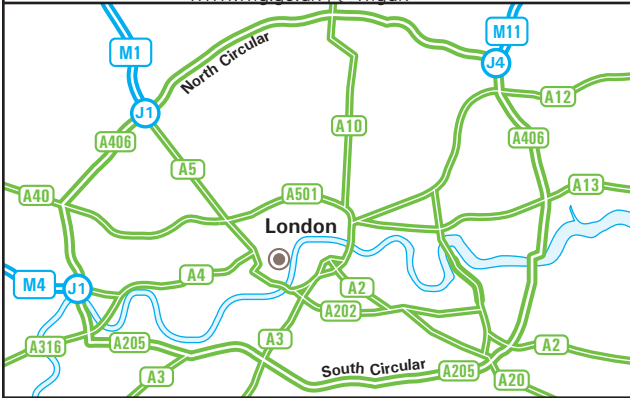

WIG

The Whitehall & Industry Group
connecting the sectors

The Whitehall & Industry Group
80 Petty France, 3rd Floor
London, SW1H 9EX

Tel: 0207 222 11 66
www.wig.go.uk | @wiguk

By Underground

- The nearest Underground station is St. James's Park which is on the District Line and the Circle Line, please use the Victoria Street exit.
- Alternatively, Victoria Underground station is on the Circle, District and Victoria Lines.
- Westminster Underground station is on the Circle, District and Jubilee Lines.

By Train

- The nearest mainline stations are Victoria, Waterloo and Charing Cross.
- For further information about train times and fares, please telephone National Rail Enquiries Line on 08457 48 49 50 or +44(0)20 7278 5240.

Car Parking

- There are limited metered spaces in Queen Anne's Gate.

Buses

- Routes 11, 24 & 211 all stop on Victoria Street.
- For further information about bus services, routes and fares - visit the Transport for London website: www.tfl.gov.uk.