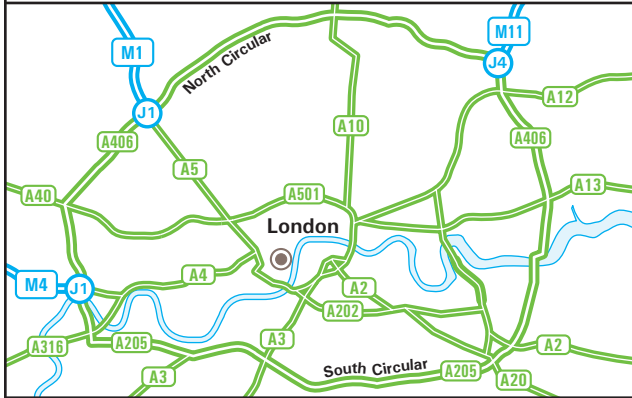

WIG

The Whitehall & Industry Group
connecting the sectors

The Whitehall & Industry Group
3rd Floor - 80 Petty France
London SW1H 9EX
Tel: 020 7222 1166 - Fax: 020 7222 1167
www.wig.co.uk

By Underground

- The nearest Underground station is St. James's Park which is on the District Line and the Circle Line, please use the Victoria Street exit.
- Alternatively, Victoria Underground station is on the Circle, District and Victoria Lines.
- Westminster Underground station is on the Circle, District and Jubilee Lines.

By Train

- The nearest mainline stations are Victoria, Waterloo and Charing Cross.
- For further information about train times and fares, please telephone National Rail Enquiries Line on 08457 48 49 50 or +44(0)20 7278 5240.

Car Parking

- There are limited metered spaces in Queen Anne's Gate.

Buses

- Routes 11, 24 & 211 all stop on Victoria Street.
- For further information about bus services, routes and fares - visit the Transport for London website: www.tfl.gov.uk.